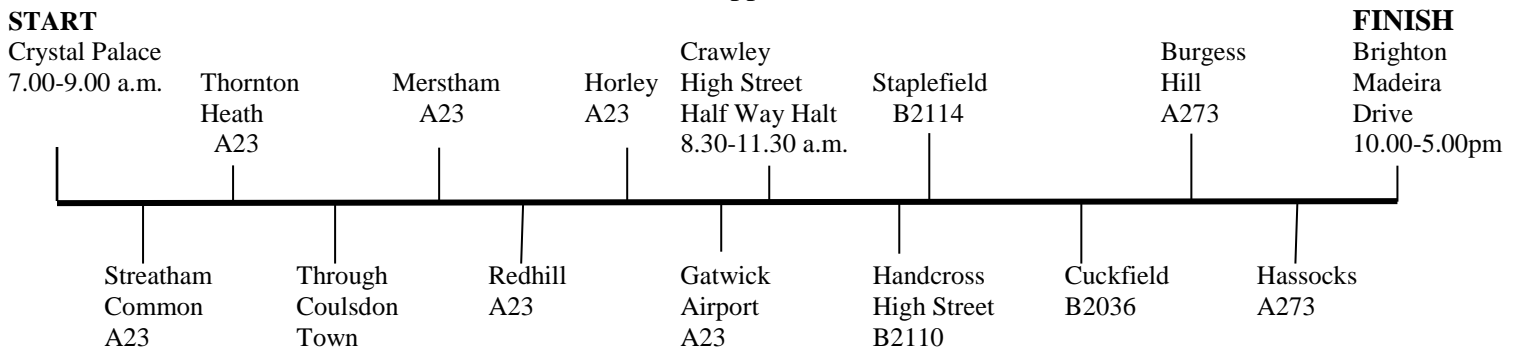

HISTORIC COMMERCIAL VEHICLE SOCIETY

Registered Charity No. 271123

56th LONDON TO BRIGHTON RUN SUNDAY 7th May 2017

Come and enjoy this annual spectacle of restored historic commercial vehicles, buses, fire engines, vans, and steam vehicles of all sizes travelling from Crystal Palace in London to Madeira Drive in Brighton via Crawley High Street.

Route (with approximate times)

No Public Parking on Madeira Drive, Brighton
Public Admission to Vehicle Display Area
from 2.00 p.m. by Run programme only

PROGRAMMES £3.00

FOR FURTHER INFORMATION VISIT OUR WEBSITE www.hcvs.co.uk